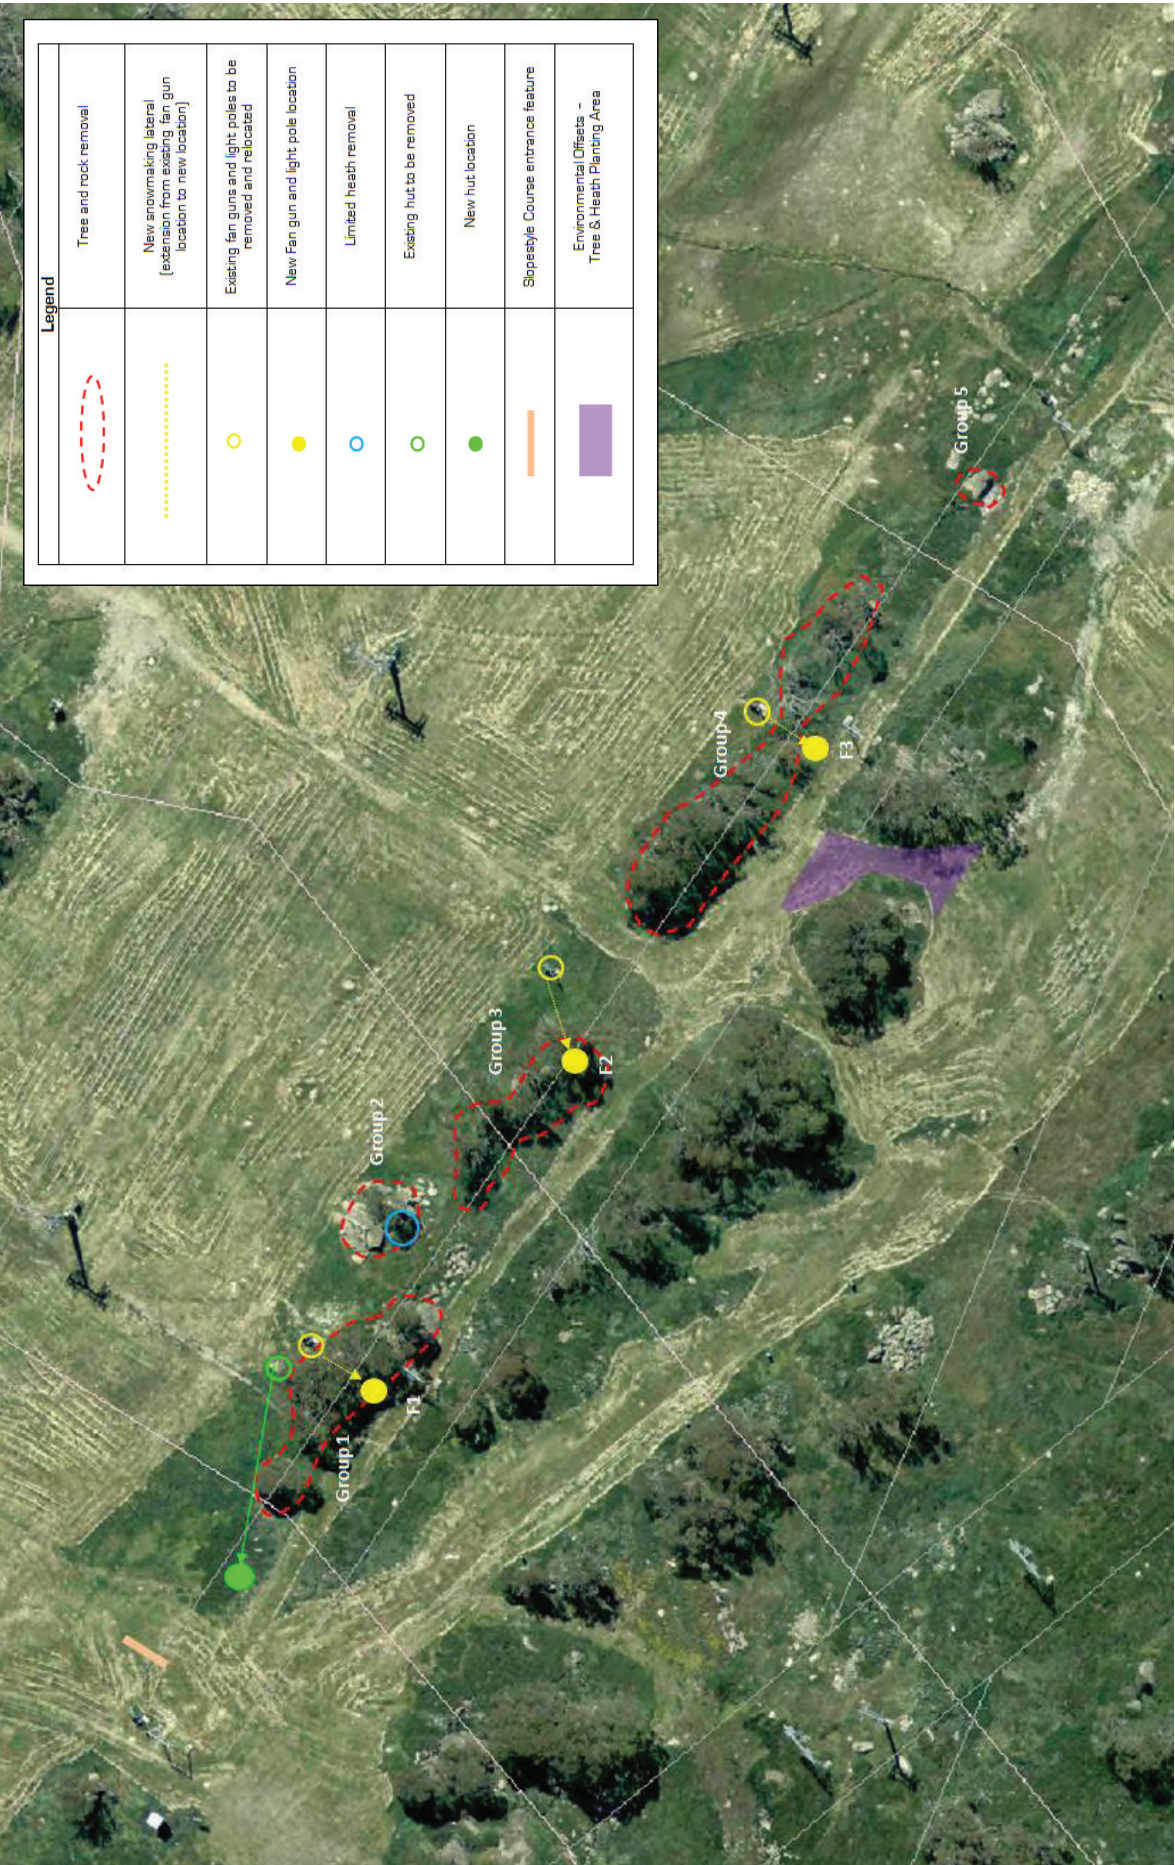

# APPENDIX A

## PLANS

Dec 2012  
 Dwg 1/1  
 Scale: 1:1400

| Legend  |   |
|---|---|
|  | Tree and rock removal   |
|  | New encircling lateral (extension from existing fan gun location to new location) |
|  | Existing fan guns and light poles to be removed and relocated                     |
|  | New Fan gun and light pole location   |
|  | Limited heath removal   |
|  | Existing hut to be removed  |
|  | New hut location  |
|  | Slopestyle Course entrance feature  |
|  | Environment(s) Offsets - Tree & Heath Planting Area                               |

SITE PLAN

Slopestyle Course Widening & Re-alignment, Front Valley, Perisher Ski Resort